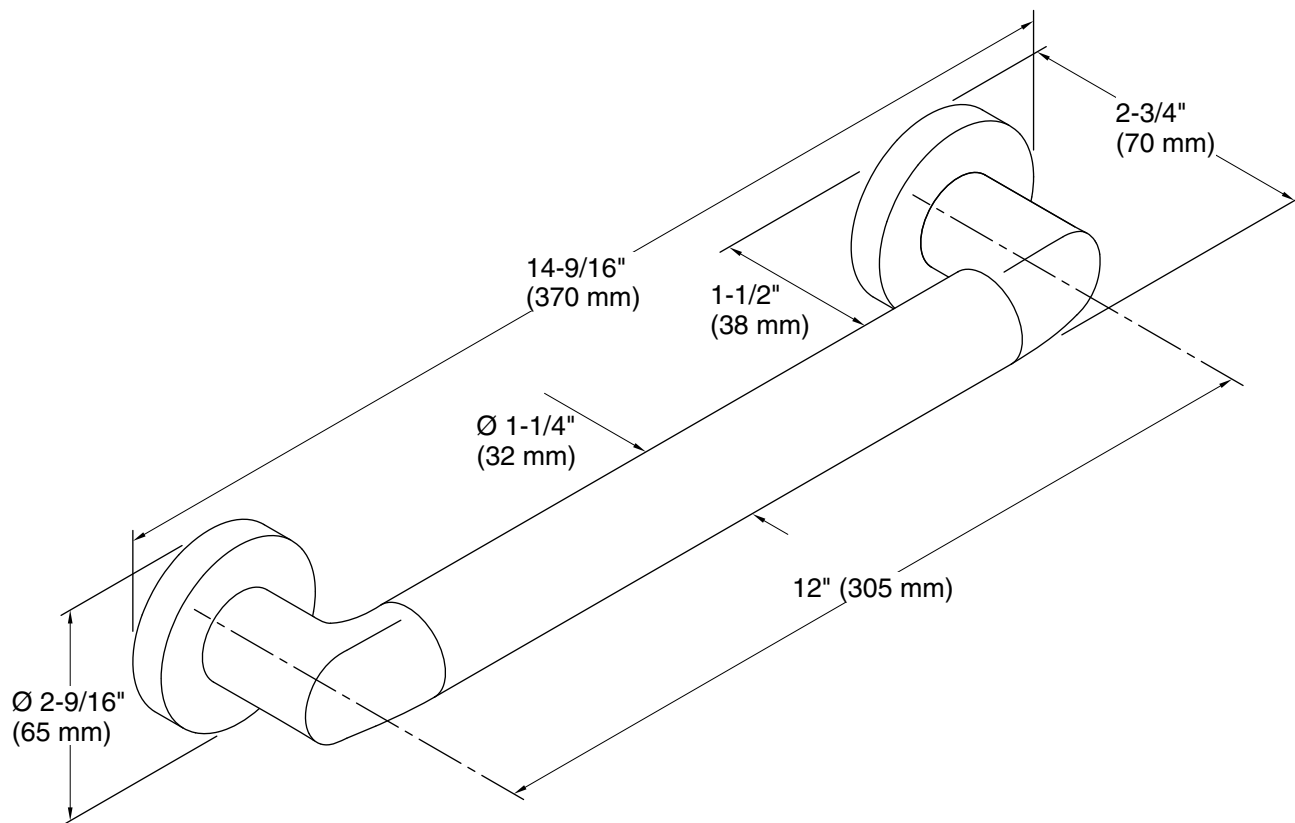

Technical Information

All product dimensions are nominal.

Material: Zinc, Stainless Steel

Notes

Install this product according to the installation instructions.

WARNING: Risk of personal injury. The wall plates on the grab bar must be mounted to a brace between the wall studs. This will ensure that the weight of the user is adequately supported.

ADA compliant when installed to the specific requirements of these regulations.